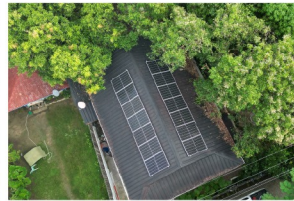

HOSPITAL ROSALES, PANGASINAN

Solar Powered Irrigation System(SPIS)

Commercial

Other Projects

www.solidgreen.ph [f](https://www.facebook.com/solidgreen.energy) [@](https://www.instagram.com/solidgreen.energy) solidgreen.energy ☎ 0917 131 1000